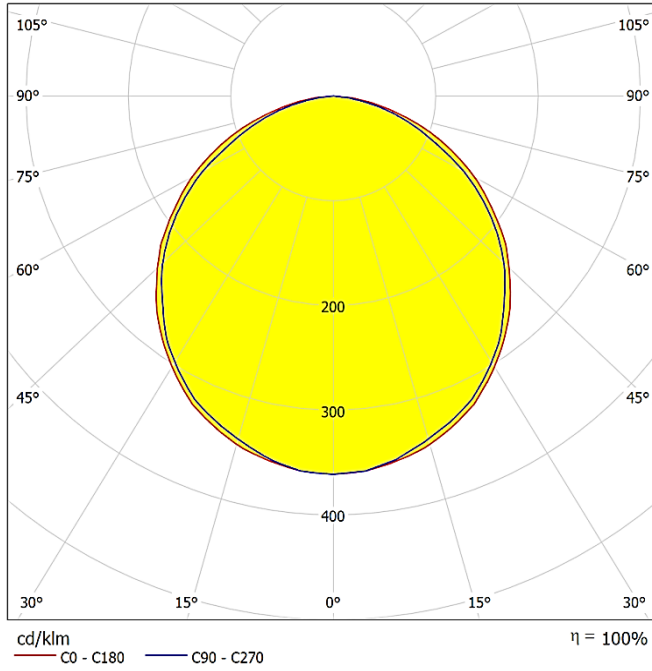

LIGHT DISTRIBUTION CURVES | IŞIK DAĞILIM EĞRİLERİ

Data calculated with Focus Flat DA-FCSF

Lumen measurement complies with UNE-EN 13032 / IES LM-79-08 testing procedures.

Due to continuous improvements and innovations, specifications may change without notice.

Veri Focus Flat DA-FCSF ile hesaplanmıştır.

Lümen ölçümü 13032 / IES LM-79-08 test prosedürleri UNE-EN ile uyumludur.

Sürekli iyileştirmeler ve yenilikler nedeniyle, özellikleri haber verilmeksizin değiştirilebilir.

**FOCUS FLAT
DA-FCSF-G
GREEN**

Lumen - 112

Polar