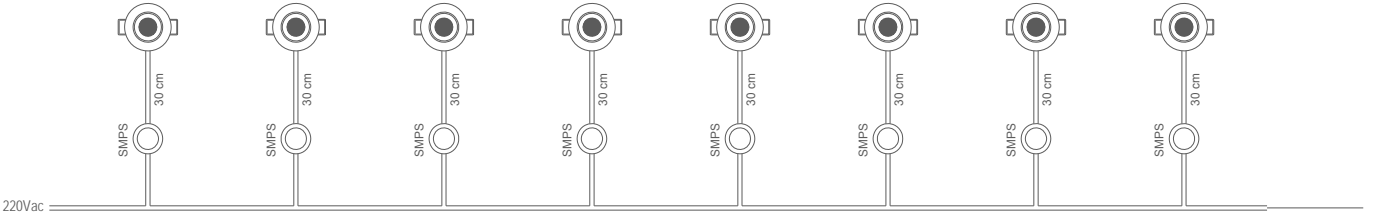

Adam & Eve Hotel - Antalya | Turkey
Adam & Eve Hotel - Antalya | Türkiye

TECHNICAL DRAWING | TEKNİK ÇİZİM

INSTALLATION DIAGRAM | MONTAJ ŞEMASI

LIGHT DISTRIBUTION CURVES | IŞIK DAĞILIM EĞRİLERİ

Data calculated with Focus Flat DA-FCSF