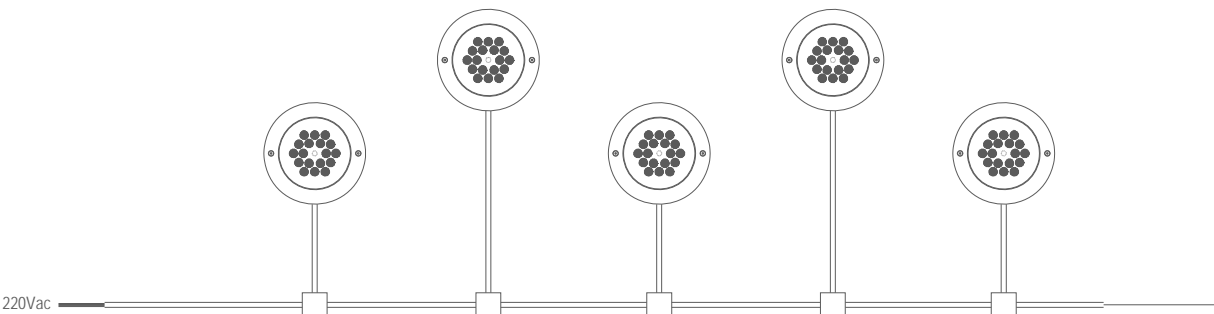

INSTALLATION DIAGRAM | MONTAJ ŞEMASI