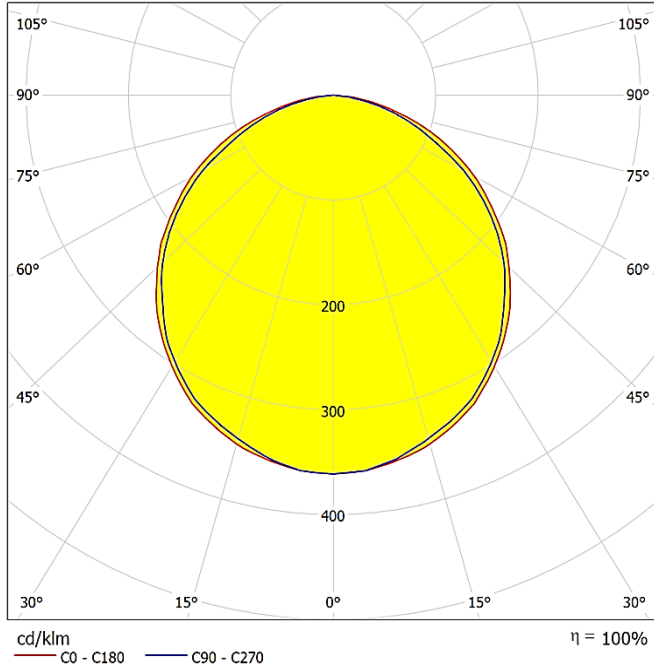

LIGHT DISTRIBUTION CURVES | IŞIK DAĞILIM EĞRİLERİ

Data calculated with Alius R DA-SLPR180

Lumen measurement complies with UNE-EN 13032 / IES LM-79-08 testing procedures.

Due to continuous improvements and innovations, specifications may change without notice.

Veri Alius R DA-SLPR180 ile hesaplanmıştır.

Lümen ölçümü 13032 / IES LM-79-08 test prosedürleri UNE-EN ile uyumludur.

Sürekli iyileştirmeler ve yenilikler nedeniyle, özellikleri haber verilmeksizin değiştirilebilir.

ALIUS R
DA-SLPR180-WW
WARM WHITE

Lumen - 6840 lm

Polar

Cone Diagram