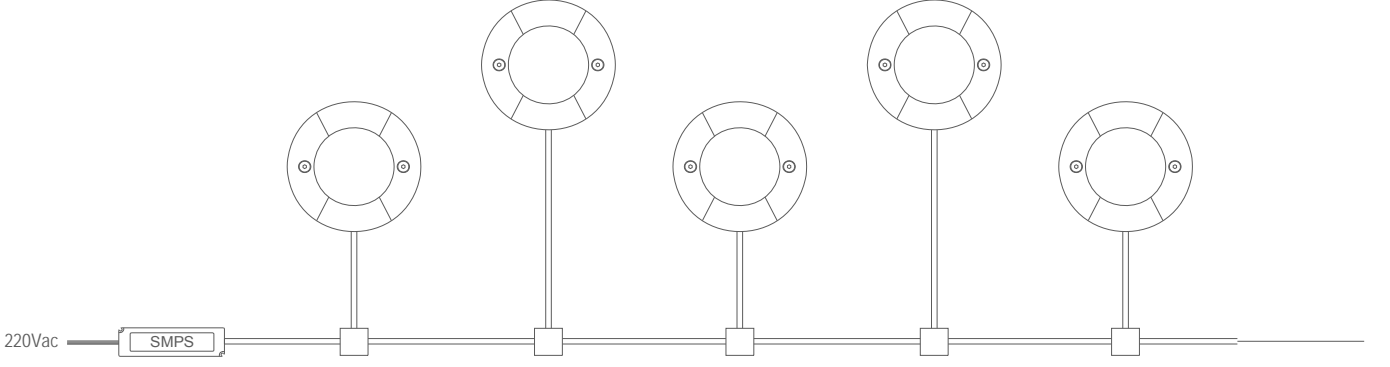

MESA Hospital - Ankara | Turkey
MESA Hastanesi - Ankara | Türkiye

TECHNICAL DRAWING | TEKNİK ÇİZİM

INSTALLATION DIAGRAM | MONTAJ ŞEMASI

LIGHT DISTRIBUTION CURVES | IŞIK DAĞILIM EĞRİLERİ

Data calculated with Sirius DA-VA12