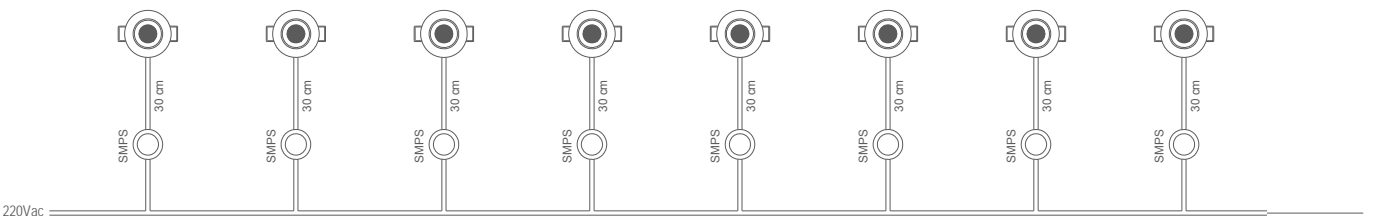

Adam & Eve Hotel - Antalya | Turkey
Adam & Eve Hotel - Antalya | Türkiye

TECHNICAL DRAWING | TEKNİK ÇİZİM

INSTALLATION DIAGRAM | MONTAJ ŞEMASI

LIGHT DISTRIBUTION CURVES | IŞIK DAĞILIM EĞRİLERİ

Data calculated with Focus DA-FCS