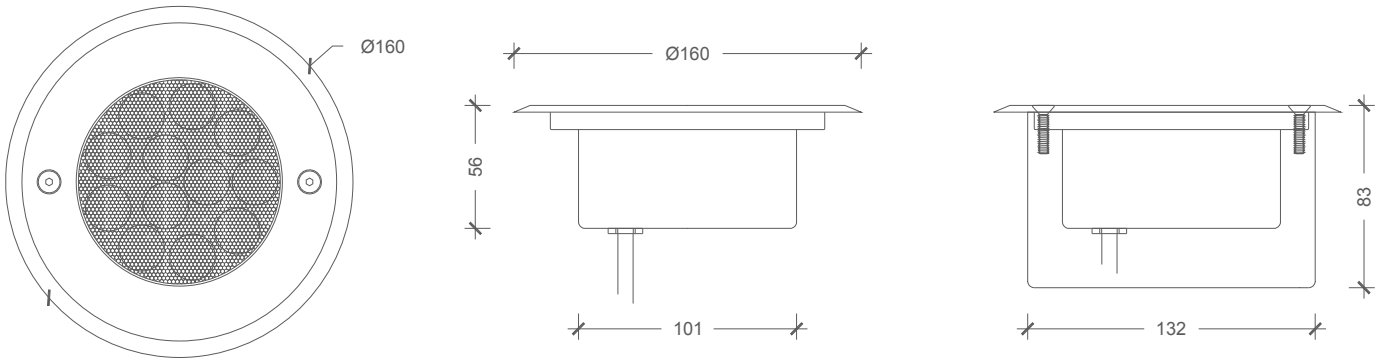

TECHNICAL DRAWING | TEKNİK ÇİZİM