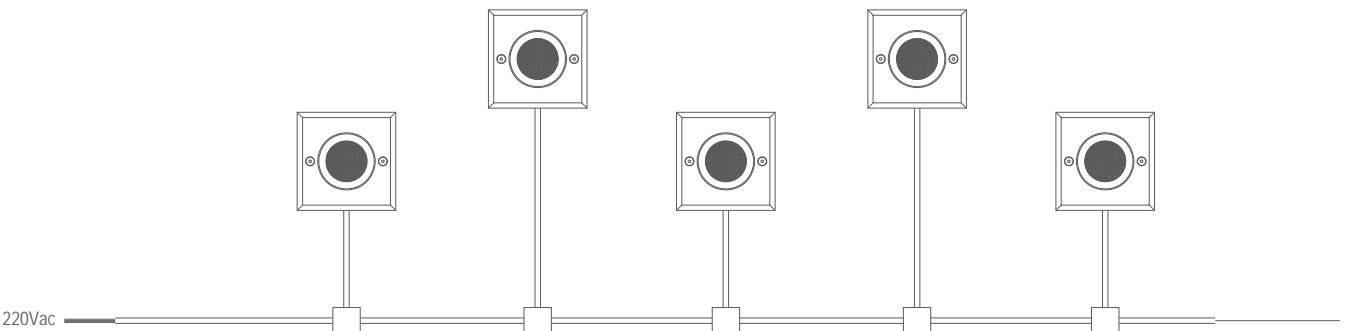

INSTALLATION DIAGRAM | MONTAJ ŞEMASI