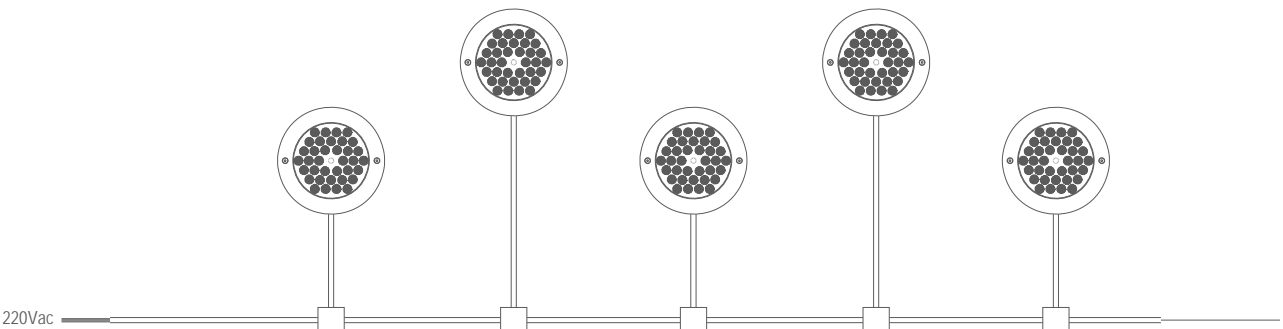

Beheste Reza - Mashhad | Iran
Beheste Reza - Meşhed | İran

TECHNICAL DRAWING | TEKNİK ÇİZİM

INSTALLATION DIAGRAM | MONTAJ ŞEMASI

LIGHT DISTRIBUTION CURVES | IŞIK DAĞILIM EĞRİLERİ

Data calculated with Talus DA-GTO36