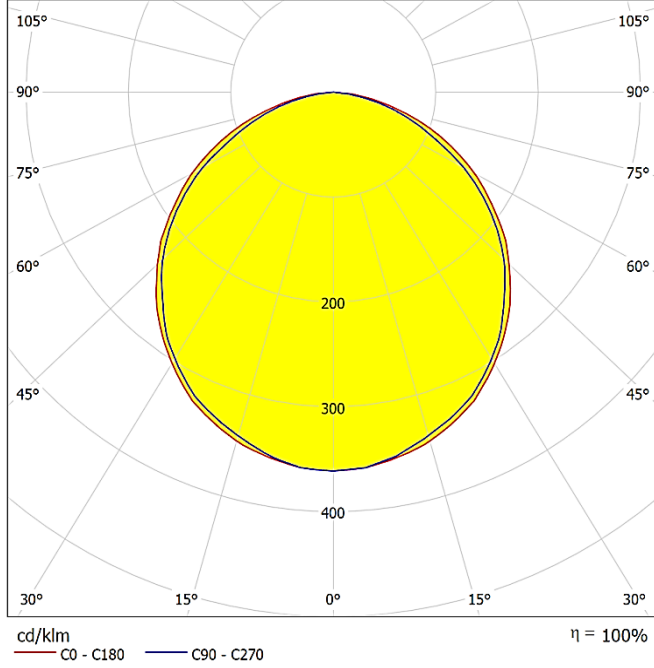

LIGHT DISTRIBUTION CURVES | IŞIK DAĞILIM EĞRİLERİ

Data calculated with Talus DA-GTO36

Lumen measurement complies with UNE-EN 13032 / IES LM-79-08 testing procedures.

Due to continuous improvements and innovations, specifications may change without notice.

Veri Talus DA-GTO36 ile hesaplanmıştır.

Lümen ölçümü 13032 / IES LM-79-08 test prosedürleri UNE-EN ile uyumludur.

Sürekli iyileştirmeler ve yenilikler nedeniyle, özellikleri haber verilmeksizin değiştirilebilir.

TALUS
DA-GTO36-G
GREEN

Lumen - 4032 lm

Polar

Cone Diagram