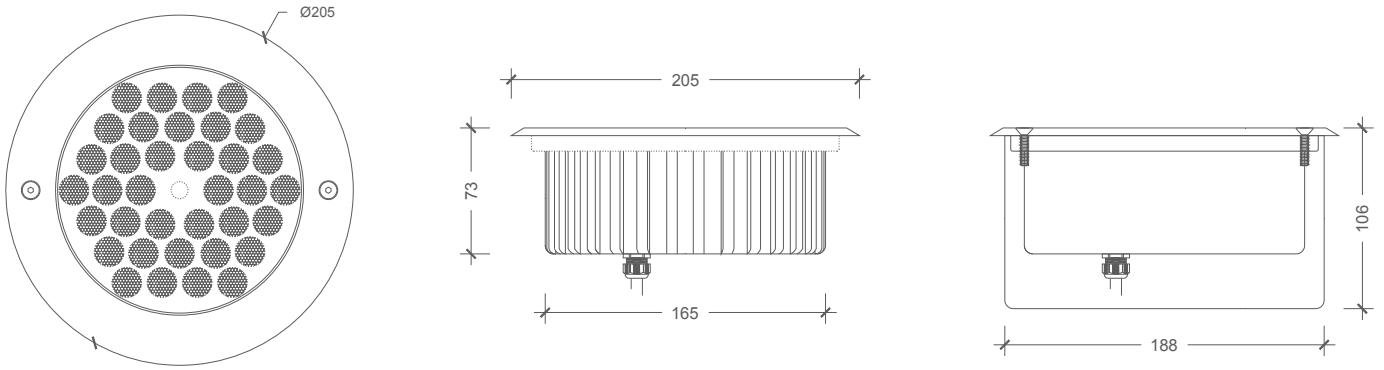

Beheste Reza - Mashhad | Iran
Beheste Reza - Meşhed | İran

TECHNICAL DRAWING | TEKNİK ÇİZİM

INSTALLATION DIAGRAM | MONTAJ ŞEMASI

LIGHT DISTRIBUTION CURVES | IŞIK DAĞILIM EĞRİLERİ

Data calculated with Talus DA-GTO36-RGB