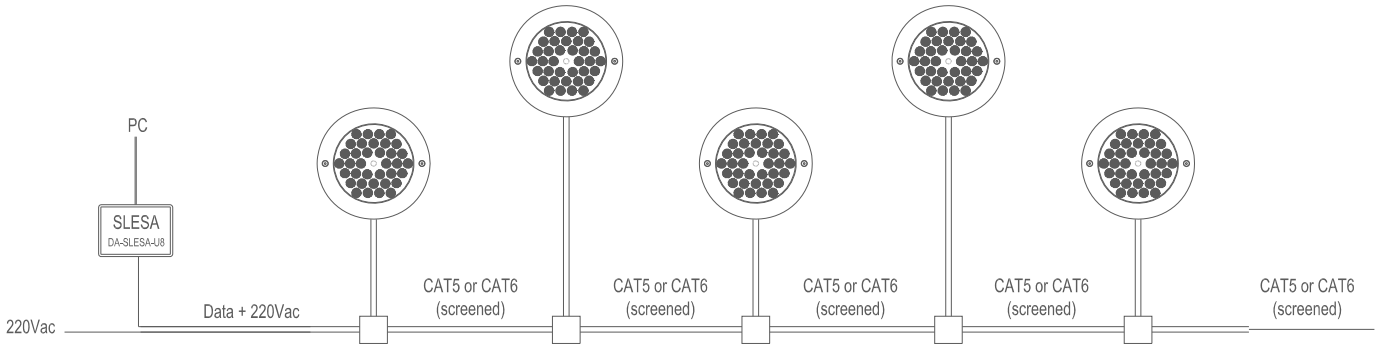

Beheste Reza - Mashhad | Iran
Beheste Reza - Meşhed | İran

TECHNICAL DRAWING | TEKNİK ÇİZİM

INSTALLATION DIAGRAM | MONTAJ ŞEMASI

LIGHT DISTRIBUTION CURVES | IŞIK DAĞILIM EĞRİLERİ

Data calculated with Talus DA-GTO36-RGB