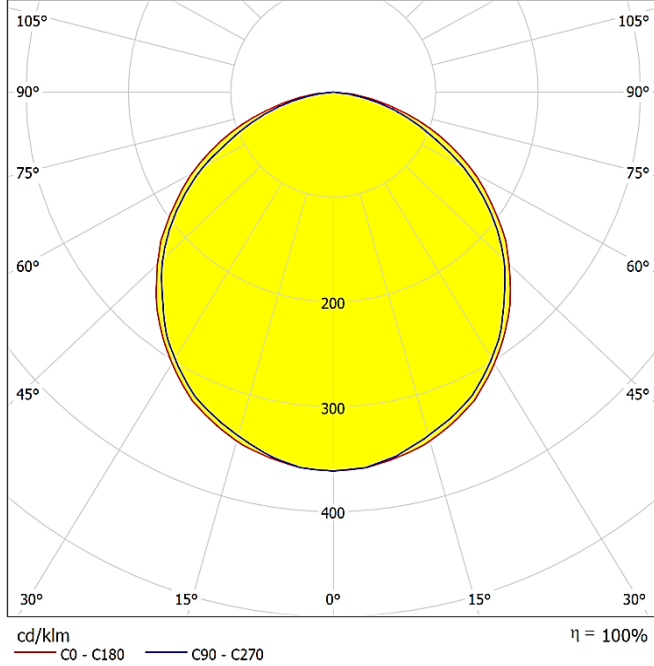

LIGHT DISTRIBUTION CURVES | IŞIK DAĞILIM EĞRİLERİ

Data calculated with Drita DA-CL1819

Lumen measurement complies with UNE-EN 13032 / IES LM-79-08 testing procedures.

Veri Drita DA-CL1819 ile hesaplanmıştır.

Lümen ölçümü 13032 / IES LM-79-08 test prosedürleri UNE-EN ile uyumludur.

Due to continuous improvements and innovations, specifications may change without notice.

Sürekli iyileştirmeler ve yenilikler nedeniyle, özellikleri haber verilmeksizin değiştirilebilir.

DRITA
DA-CL1819-WW
WARM WHITE

Lumen - 873 lm

Polar

Cone Diagram