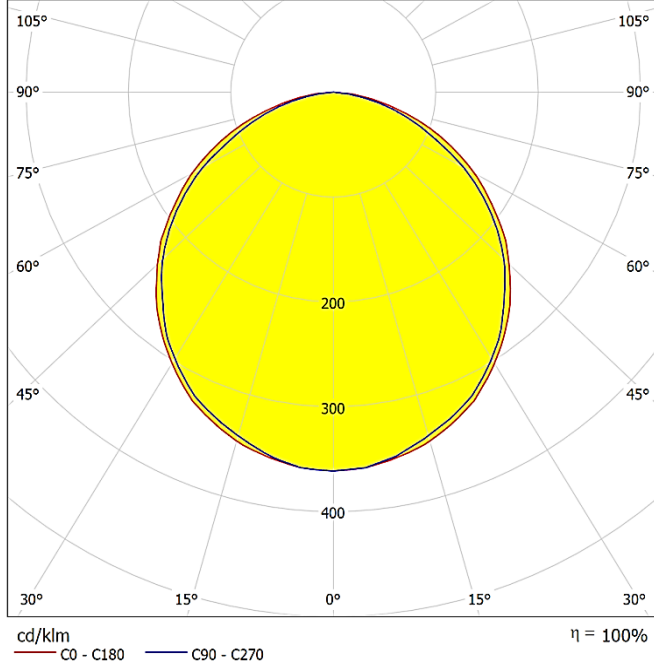

LIGHT DISTRIBUTION CURVES | IŞIK DAĞILIM EĞRİLERİ

Data calculated with Promo DA-SL48 1m.

Lumen measurement complies with UNE-EN 13032 / IES LM-79-08 testing procedures.

Due to continuous improvements and innovations, specifications may change without notice.

Veri Promo DA-SL48 1m. ile hesaplanmıştır.

Lümen ölçümü 13032 / IES LM-79-08 test prosedürleri UNE-EN ile uyumludur.

Sürekli iyileştirmeler ve yenilikler nedeniyle, özellikleri haber verilmeksizin değiştirilebilir.

PROMO
DA-SL48-WW
WARM WHITE

Lumen - 1824 lm

Polar

Cone Diagram