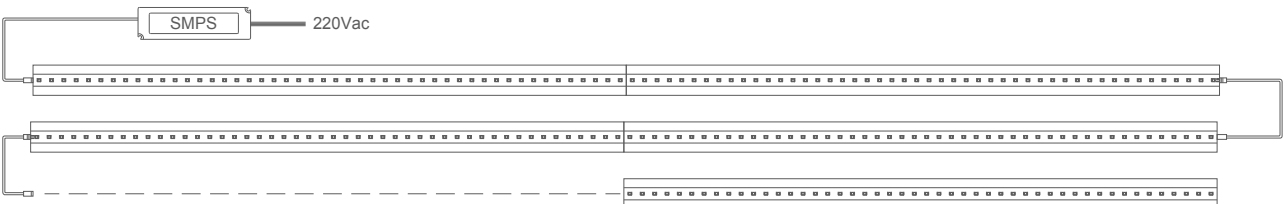

INSTALLATION DIAGRAM | MONTAJ ŞEMASI