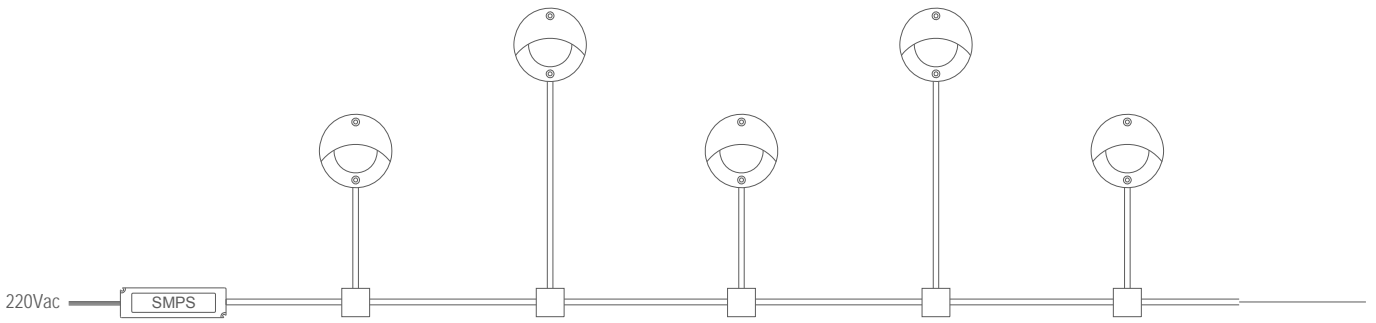

TECHNICAL DRAWING

INSTALLATION DIAGRAM | MONTAJ ŞEMASI

LIGHT DISTRIBUTION CURVES | IŞIK DAĞILIM EĞRİLERİ

Data calculated with Terra 03 DA-GAA-03

Lumen measurement complies with UNE-EN 13032 / IES LM-79-08 testing procedures.