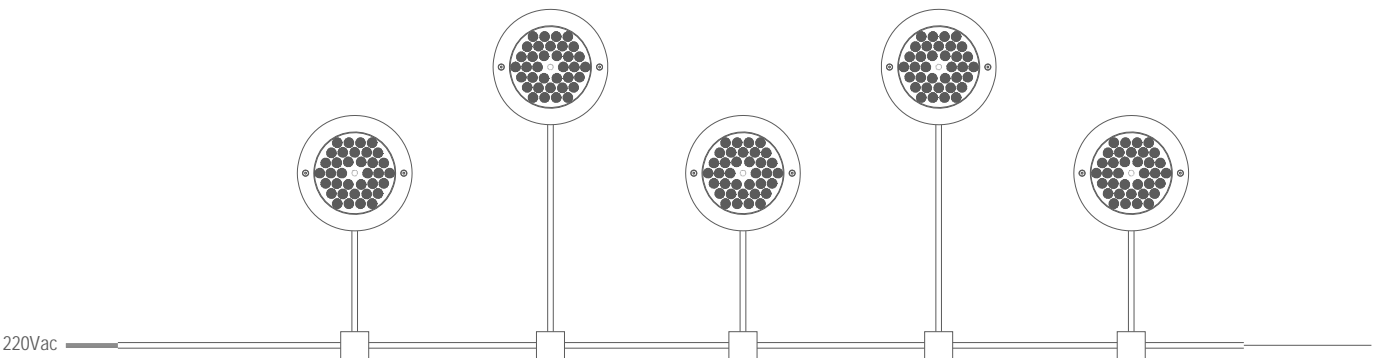

Beheste Reza - Mashhad | Iran
Beheste Reza - Meşhed | Iran

TECHNICAL DRAWING | TEKNİK ÇİZİM

INSTALLATION DIAGRAM | MONTAJ ŞEMASI

LIGHT DISTRIBUTION CURVES | IŞIK DAĞILIM EĞRİLERİ

Data calculated with Talus DA-GTO36