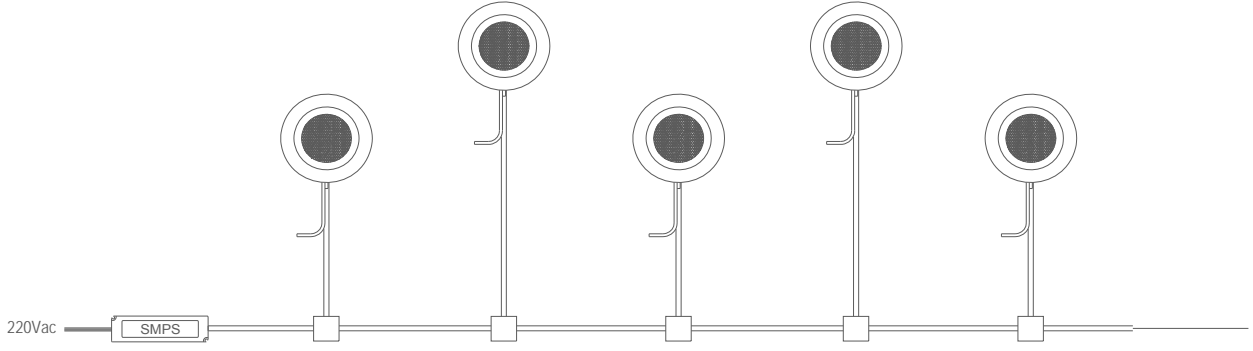

INSTALLATION DIAGRAM | MONTAJ ŞEMASI

LIGHT DISTRIBUTION CURVES | IŞIK DAĞILIM EĞRİLERİ

Data calculated with Palus DA-HPO

Lumen measurement complies with UNE-EN 13032 / IES LM-79-08 testing procedures.

Due to continuous improvements and innovations, specifications may change without notice.

Veri Palus DA-HPO ile hesaplanmıştır.

Lümen ölçümü 13032 / IES LM-79-08 test prosedürleri UNE-EN ile uyumludur.

Sürekli iyileştirmeler ve yenilikler nedeniyle, özellikleri haber verilmeksizin değiştirilebilir.

PALUS
DA-HPO-WW
WARM WHITE

Lumen - 291 lm

Polar