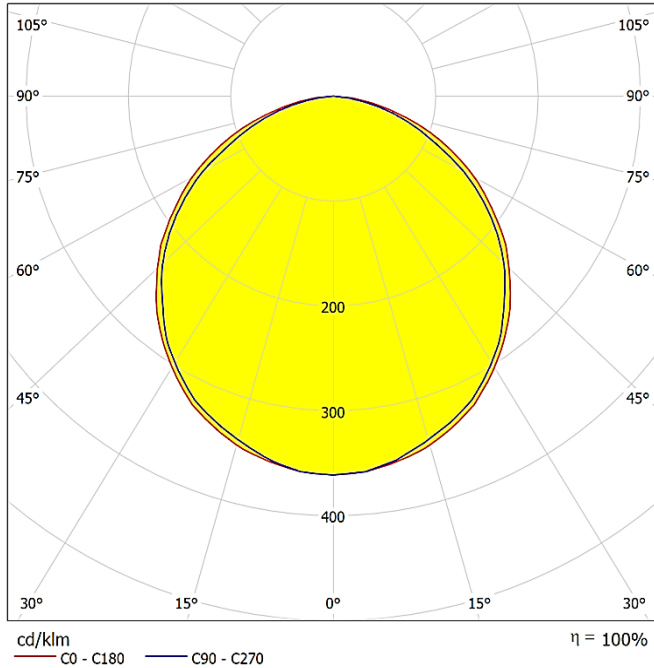

## LIGHT DISTRIBUTION CURVES | IŞIK DAĞILIM EĞRİLERİ

Data calculated with Palus DA-HPO

Lumen measurement complies with UNE-EN 13032 / IES LM-79-08 testing procedures.

Due to continuous improvements and innovations, specifications may change without notice.

**PALUS**  
**DA-HPO-WW**  
**WARM WHITE**

Lumen - 291 lm

Polar

Cone Diagram

Distance [m]	Cone Diameter [m]	E(0°)	E(C90)	E(C0)	Illuminance [lx]
0.5	1.43				490
	1.52				46
					41
1.0	2.87				122
	3.04				11
					10
1.5	4.30				54
	4.57				5
					5
2.0	5.73				31
	6.09				3
					3
2.5	7.17				20
	7.61				2
					2
3.0	8.60				14
	9.13				1
					1

Distance [m] Cone Diameter [m] Illuminance [lx]  
 — C0 - C180 (Half-value Angle: 113.4°)  
 — C90 - C270 (Half-value Angle: 110.2°)

Damla LED Ltd. Co.

Başkent OSB 17. Cad. No:38

Malköy - Temelli 06909

Ankara | TURKEY